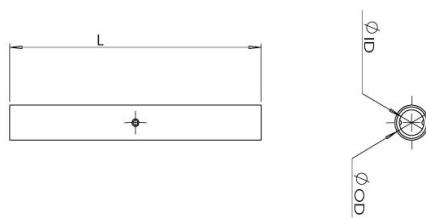

Butt Splice , AWG 6#, long barrel,blue

- Suitable for use in circuits rated 35KV or less, proper high voltage spacing and insulation techniques must be used
- Long barrel provides high pull-out force and increased retention for improved mechanical and electrical performance.
- Internal wire stops to prevent over-insertion of conductor.
- Seamless, high conductivity copper tubing for grounding and bonding applications
- "colour code" help choose the right connector, the colour name is also printed in order to avoid problems for those who are colour-blind.

Product Classification

Item Number	6003855
Part Number	-
Detail Description	Butt Splice , AWG 6#, long barrel,blue

General Specifications

Colour Code	Blue
Material	Copper
Surface	Tin-plated

Dimensions

Overall length (L)	2.29 in 58.2 mm
Inner diameter (ID)	0.22 in 5.6 mm
Outer diameter (OD)	0.31 in 7.9 mm