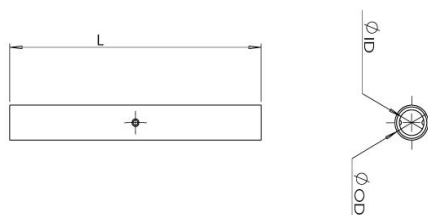

#### Product Classification

Item Number	6009066
Part Number	-
Detail Description	Butt Splice , AWG 4/0#, long barrel,purple

---

#### Dimensions

---

Overall length (L)	3.57 in   90.7 mm
Inner diameter (ID)	0.55 in   14.0 mm
Outer diameter (OD)	0.70 in   17.8 mm

---