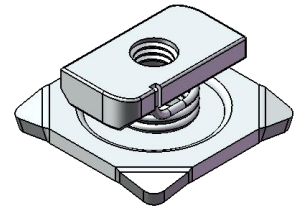

## Quick Strut Nut, 1/2", Zinc Plated

- Used to join strut channel, fittings and pipe clips
- Pre-assembled with a short spring strut nut 40 x 40mm square plate
- Easy installation & disassembly

### Product Classification

Item Number	6008081
Part Number	-
Detail Description	Quick strut Nut, 1/2", zinc plated

### General Specifications

Material	Carbon Steel
Surface Treatment	Zinc Plated

### Dimensions

Length	41 mm   0.16 in
Width	41 mm   0.16 in
Nut Thickness	7.8 mm   0.307 in
Threaded Size	1/2-13UNC