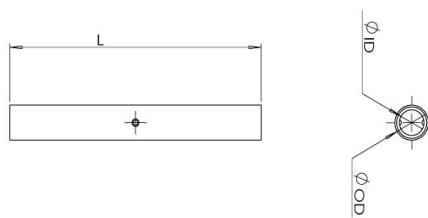

Butt Splice , AWG 1/0#, long barrel,pink

- Suitable for use in circuits rated 35KV or less, proper high voltage spacing and insulation techniques must be used
- Long barrel provides high pull-out force and increased retention for improved mechanical and electrical performance.
- Internal wire stops to prevent over-insertion of conductor.
- Seamless, high conductivity copper tubing for grounding and bonding applications
- "colour code" help choose the right connector, the colour name is also printed in order to avoid problems for those who are colour-blind.

Product Classification

Item Number	6007827
Part Number	-
Detail Description	Butt Splice , AWG 1/0#, long barrel,pink

General Specifications

Colour Code	Pink
Material	Copper
Surface	Tin-plated

Dimensions

Overall length (L)	3.08 in 78.2 mm
Inner diameter (ID)	0.39 in 9.9 mm
Outer diameter (OD)	0.52 in 13.2 mm