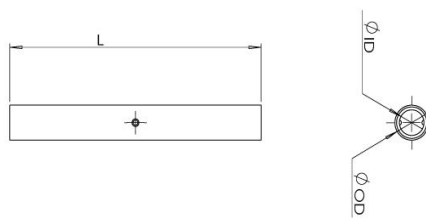

Butt Splice , AWG 1#, long barrel,green

- Suitable for use in circuits rated 35KV or less, proper high voltage spacing and insulation techniques must be used
- Long barrel provides high pull-out force and increased retention for improved mechanical and electrical performance.
- Internal wire stops to prevent over-insertion of conductor.
- Seamless, high conductivity copper tubing for grounding and bonding applications
- "colour code" help choose the right connector, the colour name is also printed in order to avoid problems for those who are colour-blind.

Product Classification

Item Number	6007826
Part Number	-
Detail Description	Butt Splice , AWG 1#, long barrel,green

General Specifications

Colour Code	Green
Material	Copper
Surface	Tin-plated

Dimensions

Overall length (L)	3.07 in 78.0 mm
Inner diameter (ID)	0.36 in 9.1 mm
Outer diameter (OD)	0.47 in 11.7 mm