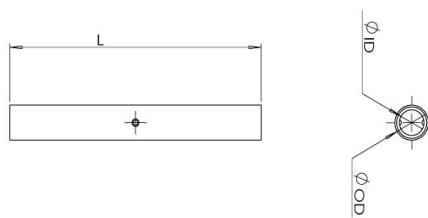

Butt Splice , AWG 4#, long barrel,gray

- Suitable for use in circuits rated 35KV or less, proper high voltage spacing and insulation techniques must be used
- Long barrel provides high pull-out force and increased retention for improved mechanical and electrical performance.
- Internal wire stops to prevent over-insertion of conductor.
- Seamless, high conductivity copper tubing for grounding and bonding applications
- "colour code" help choose the right connector, the colour name is also printed in order to avoid problems for those who are colour-blind.

Product Classification

Item Number	6003735
Part Number	-
Detail Description	Butt Splice , AWG 4#, long barrel,gray

General Specifications

Colour Code	Gray
Material	Copper
Surface	Tin-plated

Dimensions

Overall length (L)	2.86 in 72.6 mm
Inner diameter (ID)	0.28 in 7.1 mm
Outer diameter (OD)	0.38 in 10.7 mm

Storage Temperature -40 °C to +80 °C (-40 °F to +176 °F)

Packaging and Weights

Included	Butt Splice
Packaging Quantity and UOM	1 pcs
Piece Weight	0.07 lb 0.03 kg

Certifications and Compliance

ISO 9001:2015	Designed, manufactured and/or distributed under this quality management system
RoHS	Compliant
UL	Compliant