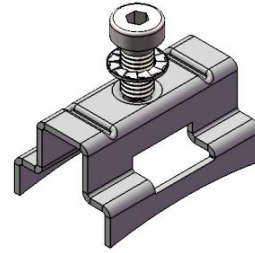

## Socle With M8 Hexagon Socket Head Screw, SS304

- Manufactured by stainless steel
- Excellent for outdoor & indoor use
- Install with banding or Hose Clamps

### Product Classification

Item Number	6001229
Part Number	-
Detail Description	Socle, with M8 hexagon socket head screw, M8 serrated washer, SS304

### General Specifications

Material	Stainless steel 304
Color	Natural
Mounting Hole	21 mm slot
Attachment Mounting Hole	M8X1.5-6H tapped hole

### Dimensions

Screw Size	M8 X 16 mm
Serrated Washer Size	M8
Socle Height	23.2mm   0.91 in
Socle Width	37.5 mm   1.48 in
Socle Length	50.0 mm   1.97 in