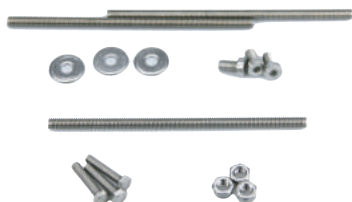

Galvanized Rod Kits

PART#	DESCRIPTION
CBHK-GS-5	3/8" Galvanized Hardware Kit for Coax Blocks- 5" Galvanized Rod; up to three 1/2" & two 7/8"
CBHK-GS-6	3/8" Galvanized Hardware Kit for Coax Blocks- 6" Galvanized Rod
CBHK-GS-7	3/8" Galvanized Hardware Kit for Coax Blocks- 7" Galvanized Rod; up to three 7/8" & two 1-1/4"
CBHK-GS-10	3/8" Galvanized Hardware Kit for Coax Blocks- 10" Galvanized Rod; up to three 1-1/4" & two 1-5/8"
CBHK-GS-12	3/8" Galvanized Hardware Kit for Coax Blocks- 12" Galvanized Rod

Additional Sizes Available Upon Request

Stainless Steel Rod Kits

PART#	DESCRIPTION
CBHK-SS-5	3/8" Stainless Hardware Kit for Coax Blocks- 5" Galvanized Rod; up to three 1/2" & two 7/8"
CBHK-SS-6	3/8" Stainless Hardware Kit for Coax Blocks- 6" Galvanized Rod
CBHK-SS-7	3/8" Stainless Hardware Kit for Coax Blocks- 7" Galvanized Rod; up to three 7/8" & two 1-1/4"
CBHK-SS-10	3/8" Stainless Hardware Kit for Coax Blocks- 10" Galvanized Rod; up to three 1-1/4" & two 1-5/8"
CBHK-SS-12	3/8" Stainless Hardware Kit for Coax Blocks- 12" Galvanized Rod