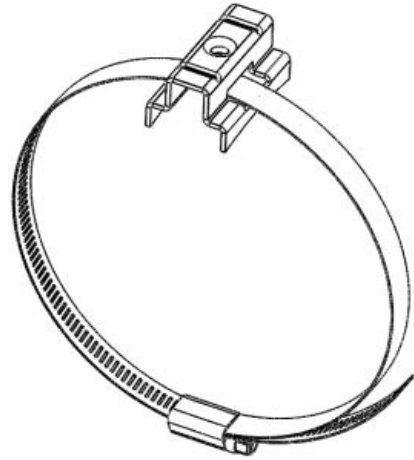

Socle Kit, with 3-5'' hose clamp

- **Manufactured by stainless steel**
- **Excellent for outdoor & indoor use**
- **Fix on pole OD3-5''**

**Product Classification**

| | |
|--------------------|----------------------------------|
| Material Code | 6006210 |
| Part Number | - |
| Status | Active |
| Detail description | Socle kit, with 3-5'' hose clamp |

General Specifications

| | |
|-------------------|-----------|
| Material | SUS304 |
| Applied pole size | 3/8-1/2'' |
| Color | Silver |

Dimensions

| | |
|----------------------|-------------------|
| Socle length | 50 mm 1.97 in |
| Socle thickness | 1.8 mm 0.07 in |
| Socle width | 37.5 mm 1.48 in |
| Hose clamp width | 12.5 mm 0.49 in |
| Hose clamp thickness | 0.6 mm 0.024 in |

Packaging and Weights

| | |
|------------|--------------------|
| Bag,width | 220 mm 8.66 in |
| Bag,length | 320 mm 12.6 in |
| Included | Hose clamp & Socle |

For more information, please visit:
www.maxdao.com