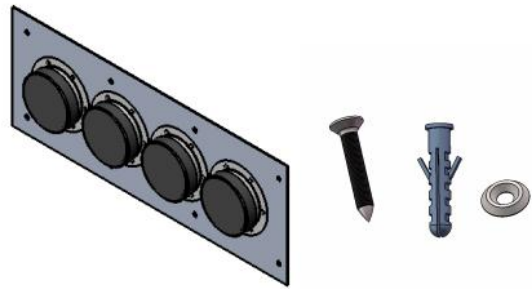

Cable Entry Panels Feeder Windows Kit, 1×4, 4 in ports with caps

- Port caps and mounting hardware included
- Quick and easy to install
- Good weatherproof performance

Product Classification

Material Number	6002808
Part Number	-
Status	Active
Detail Description	Cable entry panels feeder windows kit, 1×4, 4 in ports with caps, include 1 pcs 4'' entry panel and 4 pcs port cap and 8 pcs tapping screw and 8 pcs nylon wall plug and 8 pcs fisheye washer

General Specifications

Material	Aluminum entry panel & EPDM port cap & Nylon wall plug & SUS304 fisheye washer and tapping screw
Entry panel port size	101.6 mm 4 in
Entry panel surface treatment method	Powder coating
Number of ports	4
Panel type	Multiple
Color	Gray & Black

Dimensions

Panel size (Length×Width×Height)	647.7 mm×241.3 mm×38mm 25.5 in×9.5 in×1.5 in
Tapping screw size	ST5.5×45 mm ST0.22 in×1.77 in
Wall plug size	M8×40 mm M8×1.57 in
Fisheye washer size	M6×18 mm M8×0.71 in