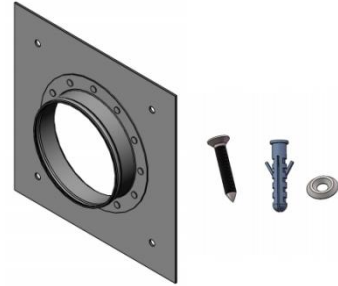

Cable Entry Panels Feeder Windows Kit,1×1,4 in port

- **Mounting hardware included**
- **Quick and easy to install**

Product Classification

Material Number	6004174
Part Number	-
Status	Active
Detail Description	Cable entry panels feeder windows kit,1×1,4 in port,include 1 pcs 4"entry panel and 4 pcs tapping screw and 4 pcs nylon wall plug and 4 pcs fisheye washer

General Specifications

Material	Aluminum entry panel & Nylon wall plug & SUS304 fisheye washer and tapping screw
Entry panel port size	127 mm 5 in
Entry panel surface treatment method	Powder painting
Number of ports	1
Panel type	Multiple
Color	Gray & Black

Dimensions

Panel size(Length×Width×Height)	241.3 mm×241.3 mm×38mm 9.5 in×9.5 in×1.5 in
Tapping screw size	ST5.5×45 mm ST0.22 in×1.77 in
Wall plug size	M8×40 mm M8×1.57 in
Fisheye washer size	M6×18 mm M8×0.71 in

Revised:Mar 15, 2023
Public

DATASHEET

Box width	270 mm 10.63 in
Box height	50 mm 1.97 in
Packaging quantity and UOM	1 kit
Included	Entry panel & Hardware kit
Weight gross	0.36 kg 0.794 lb

Certifications and Compliance