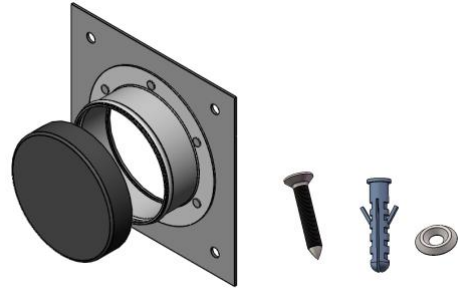

## Cable Entry Panels Feeder Windows Kit,1×1, 4 in port with cap

- Port caps and mounting hardware included
- Quick and easy to install
- Good weatherproof performance

### Product Classification

Material Number	6001468
Part Number	-
Status	Active
Detail Description	Cable entry panels feeder windows kit,1×1, 4 in port with cap,include 1 pcs 4" entry panel and 1 pcs port cap and 4 pcs tapping screw and 4 pcs nylon wall plug and 4 pcs fisheye washer

### General Specifications

Material	Aluminum entry panel & EPDM port cap & Nylon wall plug & SUS304 fisheye washer and tapping screw
Entry panel port size	101.6 mm   4 in
Entry panel surface treatment method	Powder coating
Number of ports	1
Panel type	Multiple
Color	Gray & Black

### Dimensions

Panel size(Length×Width×Height)	177.8 mm×177.8 mm×38mm   7 in×7 in×1.5 in
Tapping screw size	ST5.5×45 mm  ST0.22 in×1.77 in
Wall plug size	M8×40 mm  M8×1.57 in
Fisheye washer size	M6×18 mm  M8×0.71 in