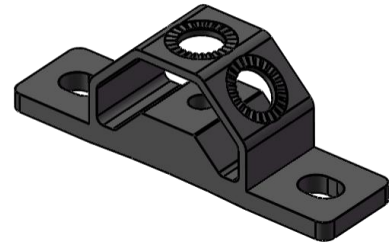

## PIM-Guard Three Way Tower Stand off Adapter, SO3S38PIM

- Easy and quick installation
- Robust design & material for outdoor / indoor use
- Install with U bolt or 3/8 in hardware

### Product Classification

Item Number	6004350
Part Number	-
Status	Active
Detail Description	PIM-Guard three way tower stand off adapter, SO3S38PIM

### General Specifications

Material	PA6
Color	Black
Mounting	3/8 in through hole or 19.1mm x 14.3mm Slot

### Dimensions

Height	50.8 mm   2 in
Width	41 mm   1.61 in
Length	155.6 mm   6.12 in